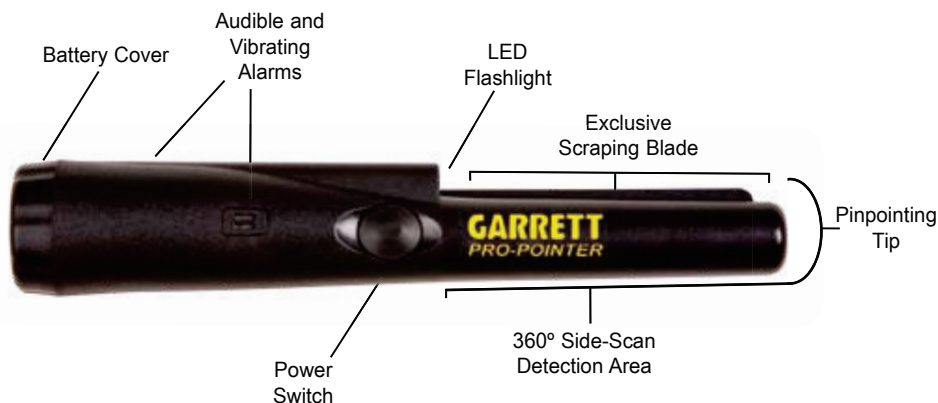

## Features

- Proportional audio/vibration pulse rate target indicators
- Pinpoint tip detection
- 360° side scan detection area with no motion required
- LED light for low light uses
- Scraping blade for searching soil
- Automatic tuning
- Belt holster included

## Specifications

- Operating temperatures: -35°F (-37°C) to 158°F (70°C)
- Meets IEC 60529 IP 66 standards for water and dust protection
- Controls: power switch
- Length: 9" (22.9 cm)
- Thickness: 1.5" (3.8 cm) tapered to .875" (2.2 cm)
- Weight: 7 oz. (0.2 kg) with battery
- Single 9V battery (included)

## COMPONENTS

360° Detection with Tip Pinpointing

Belt holster included!

Scraping blade for searching soil

LED light assists in low light conditions

The *CSI PRO-POINTER* is also handy for finding objects hidden in tight spaces and for locating metallic objects in drywall.